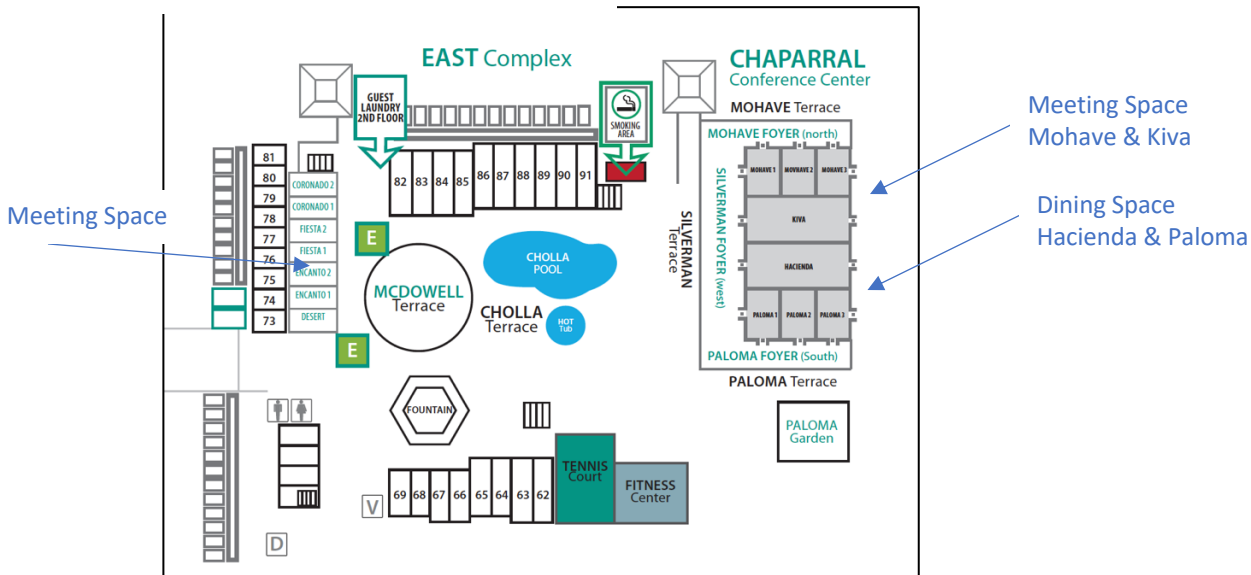

VENDOR FLOORPLAN

Platinum and gold exhibitor space will be offered in the Silverman Foyer
 Silver exhibitor space will be offered in the Mohave Foyer

HOTEL MAP – East Complex

*A complete map of the hotel can be found on the AMPO website.