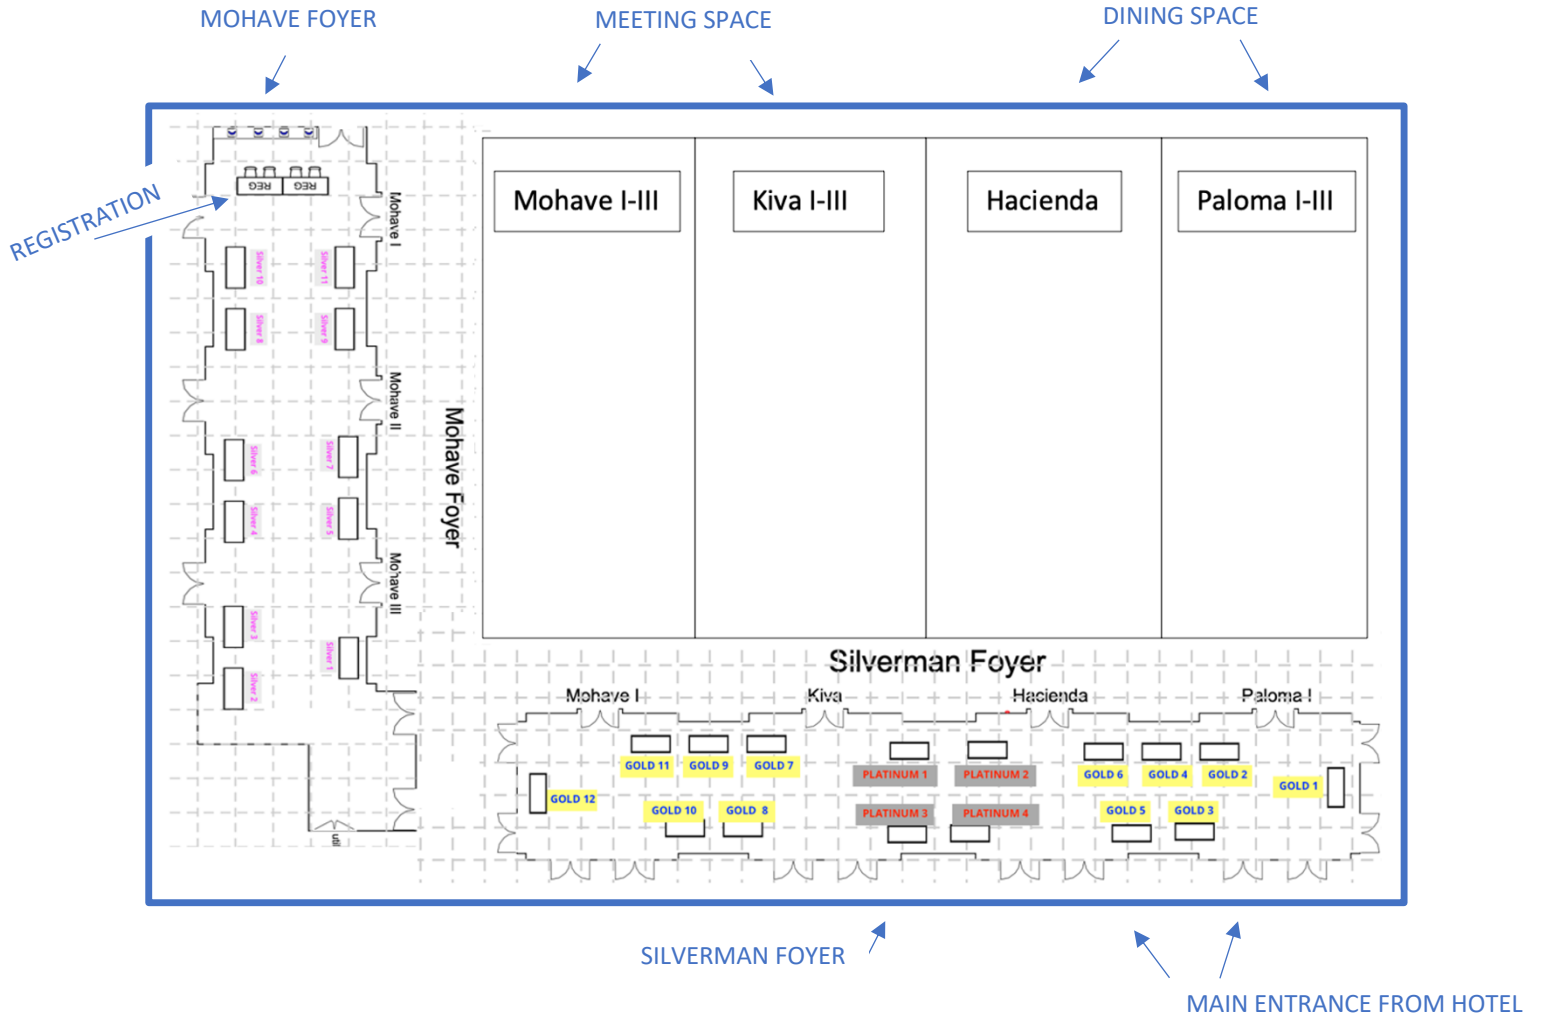

VENDOR FLOORPLAN

Platinum and gold exhibitor space will be offered in the Silverman Foyer
 Silver exhibitor space will be offered in the Mohave Foyer

HOTEL MAP – East Complex

*A complete map of the hotel can be found on the AMPO website.